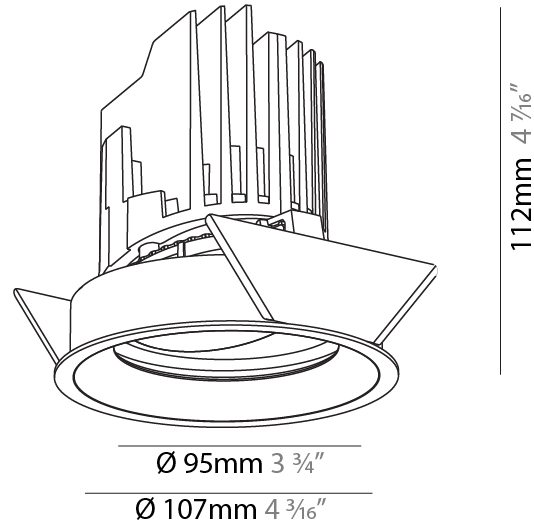

GENERAL

Series: Bioniq
Subseries: Bioniq Round Adjustable
Brand: Prolicht
Division: Architectural
Mounting Type: Recessed
Mounting Location: Ceiling
Subcategory: Downlight

PHYSICAL

Shape: Round
Diameter (mm): 107
Diameter (in): 4 3/16
Height (mm): 112
Height (in): 4 7/16
Ceiling Thickness (mm): 10 / 12.5 / 15
Ceiling Thickness (in): 3/8 or 1/2 or 9/16
Min. Recessing Depth (mm): 130
Min. Recessing Depth (in): 5 1/8
Light Distribution: Adjustable / Downlight
Weight (kg): 0.484
Weight (lbs): 1.07
Fixture Finish: SSR / BKV / CWI / CRY / HAB / UFT / ITA / RUA / FTG / MYG / LOD / PUS / FRO / FUP / KIA / POP / BLS / SPG / MEY / GOH / GUM / CHC / COM / ABZ / JAG / OBR / MOS / ROR
Fixture Material: Aluminum Die Cast
Cut-out Measurements: 98mm / 3 7/8"

OPTICAL

Reflector: 14 / 18 / 42
Adjustability: Rotational 355°, Tilt 30°

RATINGS AND CERTIFICATIONS

Certified By: Certified for North American Standards
IP rating: IP54

BIONIQ ROUND ADJUSTABLE RECESSED

A35239-